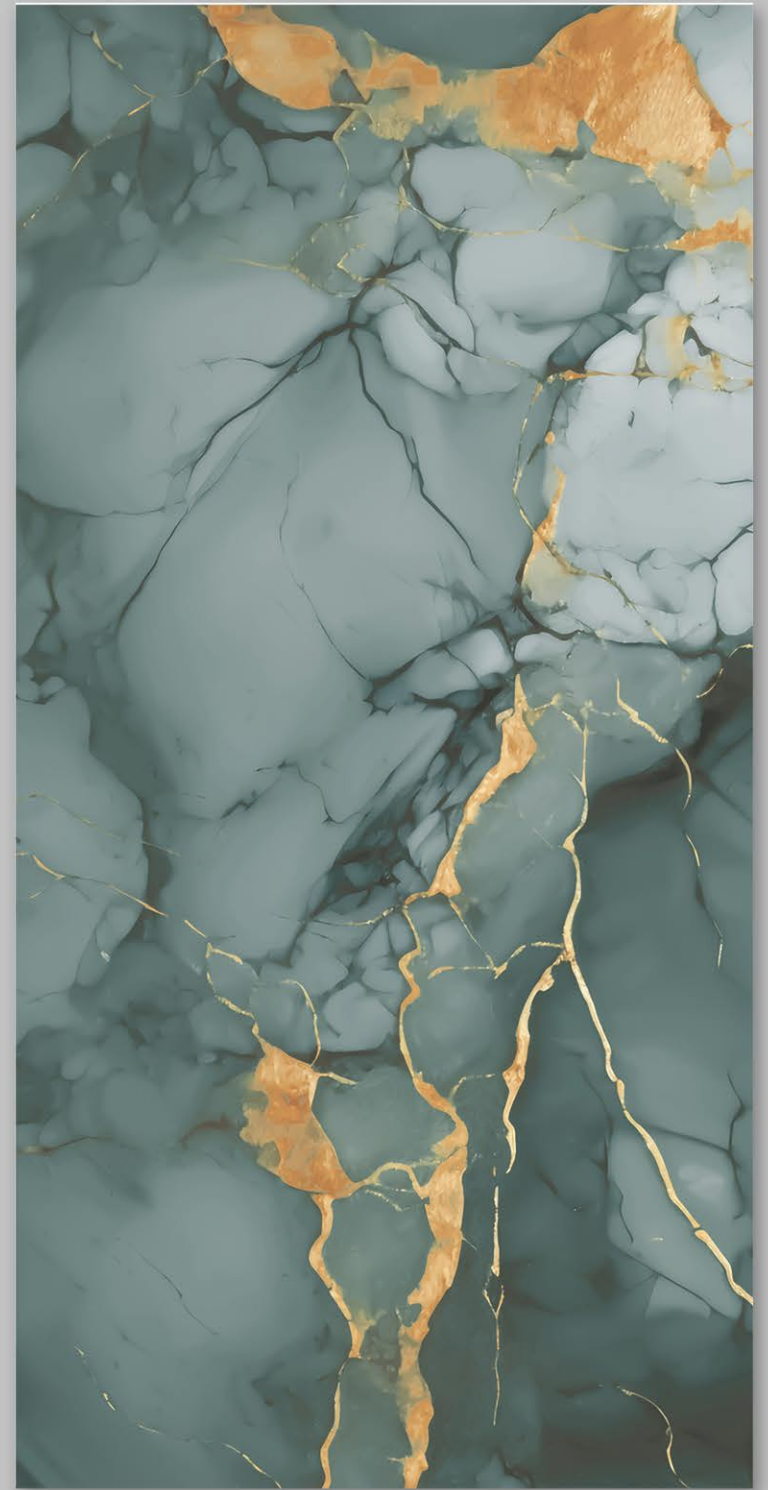

RAINBOW | 600x1200mm

SWIRL PINK

RAINBOW | 600x1200mm

TOKYO AQUA

RAINBOW | 600x1200mm

SINOX[®]

▪ GRANITO ▪

VEINED GOLD