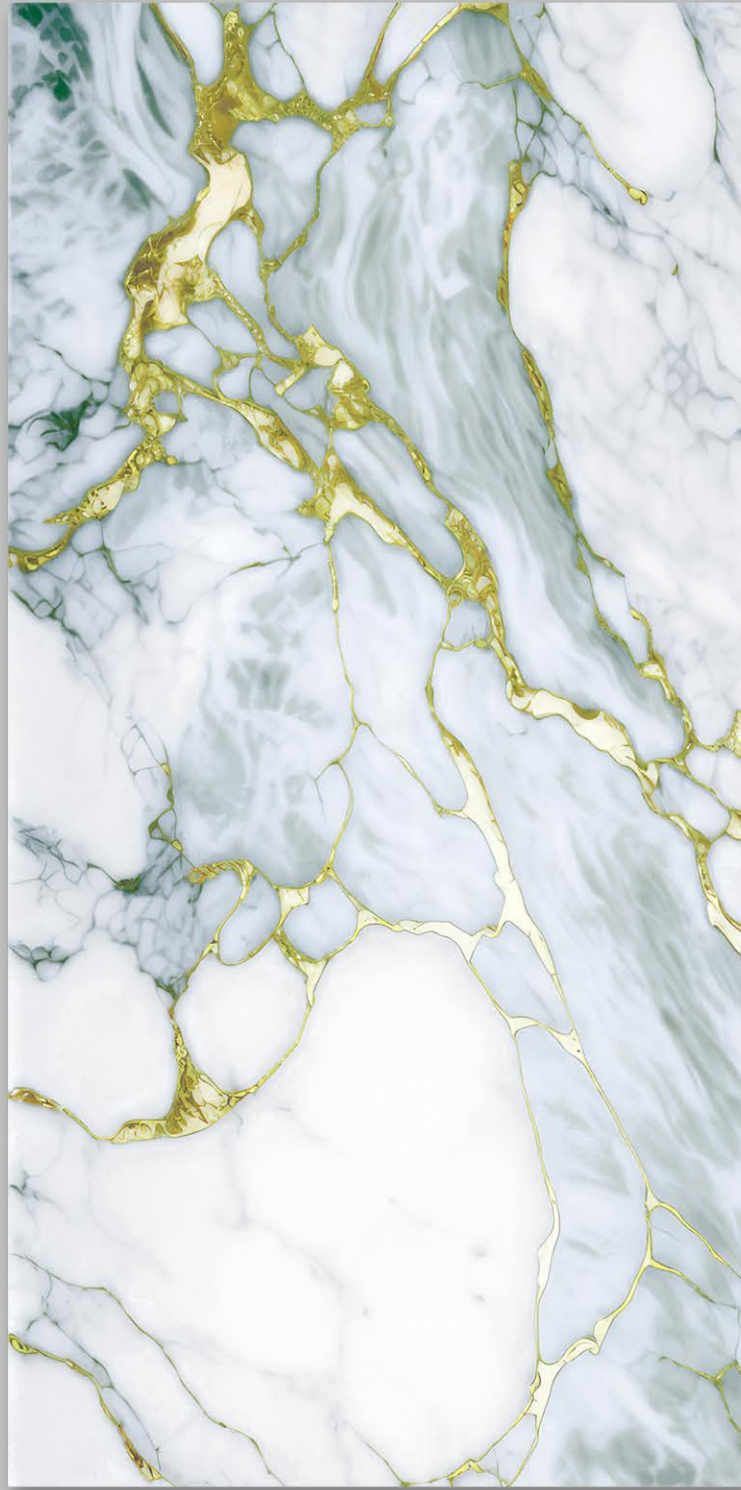

FLOWING GREEN

RAINBOW | 600x1200mm