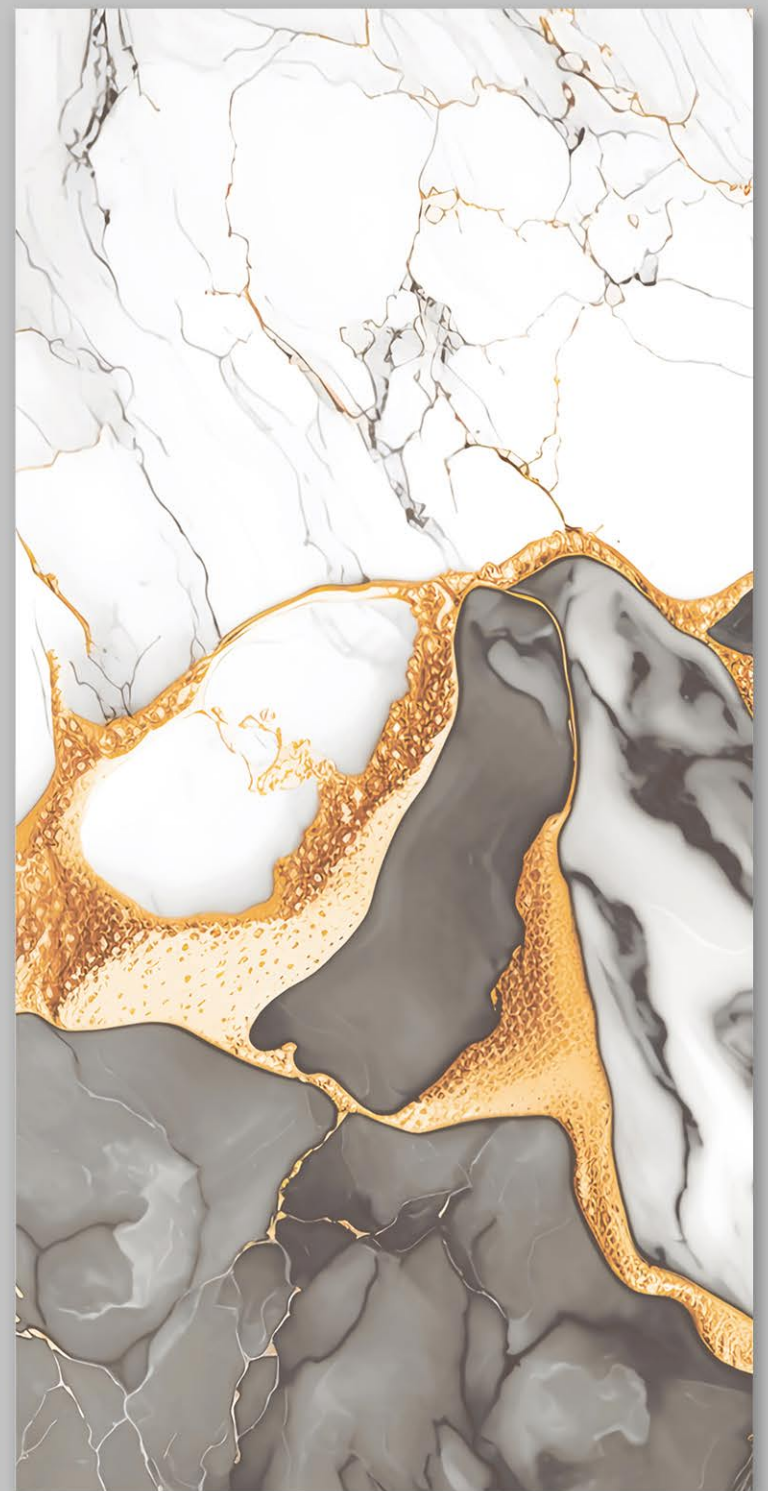

MORGAN DARK GREY

RAINBOW | 600x1200mm