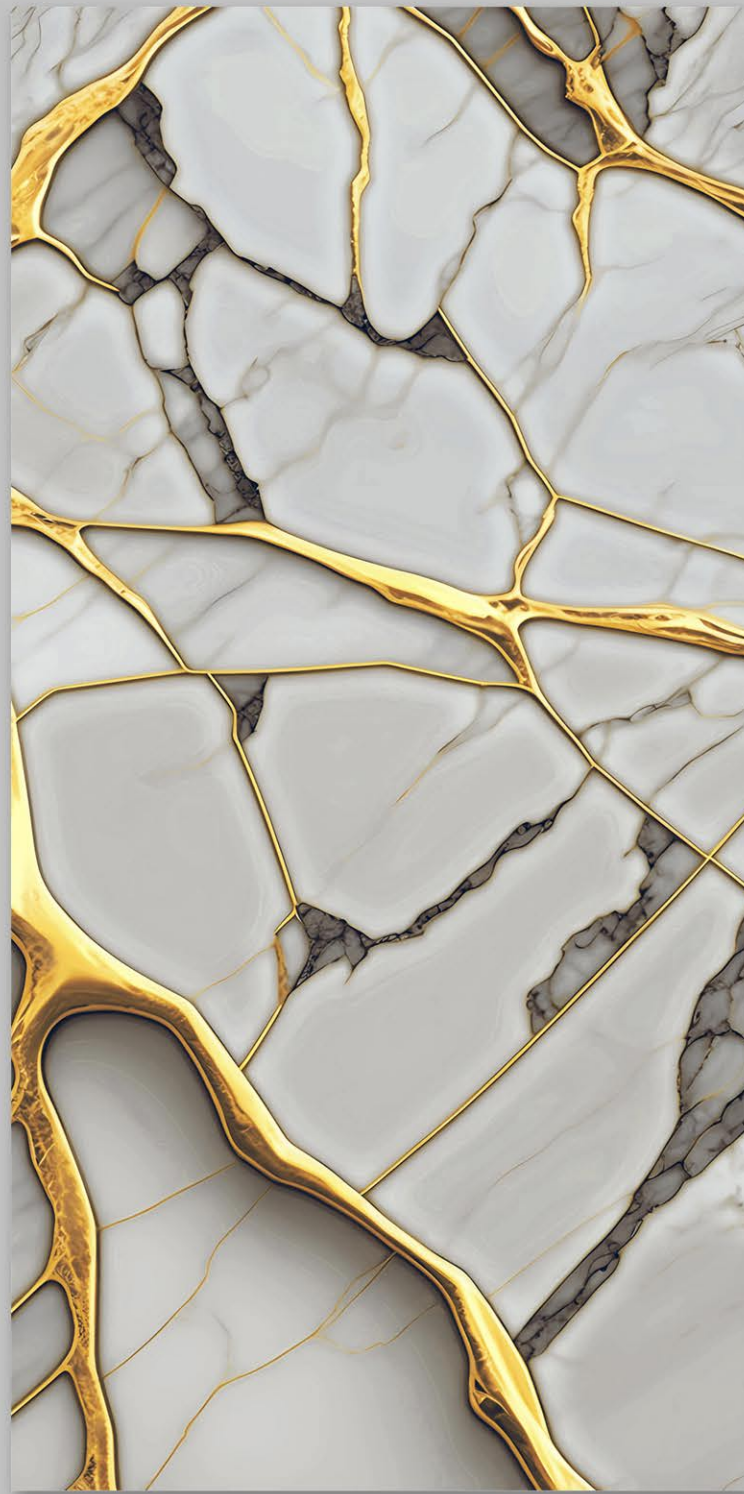

RAINBOW | 600x1200mm

SINOX[®]

▪ GRANITO ▪

SALON SPIDER GREY

RAINBOW | 600x1200mm

SINOX[®]

▪ GRANITO ▪

SALON SPIDER WHITE

RAINBOW | 600x1200mm

SINOX[®]

▪ GRANITO ▪

SPARKLE CLOUDY

RAINBOW | 600x1200mm

SINOX[®]

▪ GRANITO ▪

SPIDER GOLD