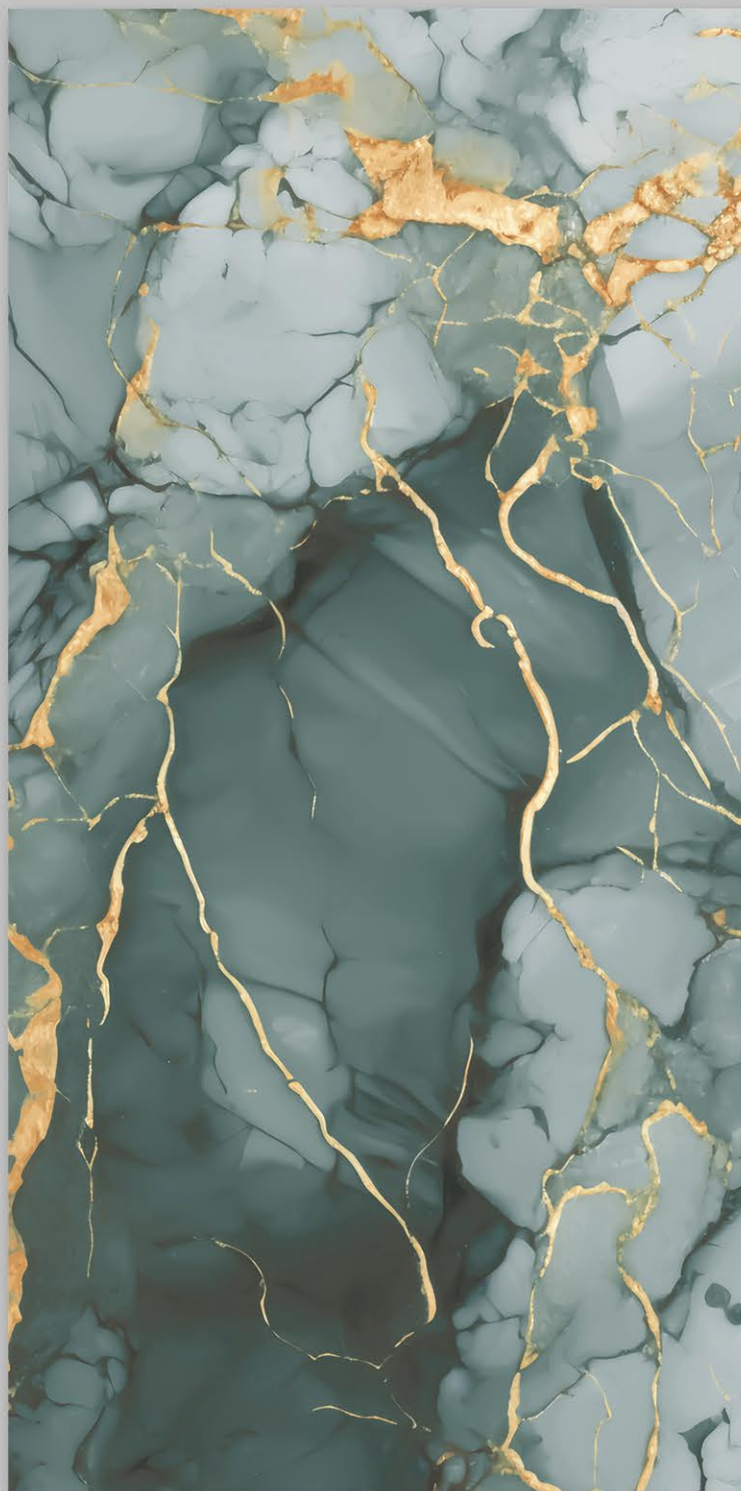

▪ GRANITO ▪

STUNNING CHOCO

RAINBOW | 600x1200mm

STUNNING PURPLE

RAINBOW | 600x1200mm

SINOX[®]

▪ GRANITO ▪

SWEET GEMS GOLD

RAINBOW | 600x1200mm

SWIRL PINK

RAINBOW | 600x1200mm

TOKYO AQUA

RAINBOW | 600x1200mm

SINOX[®]

▪ GRANITO ▪

VEINED GOLD