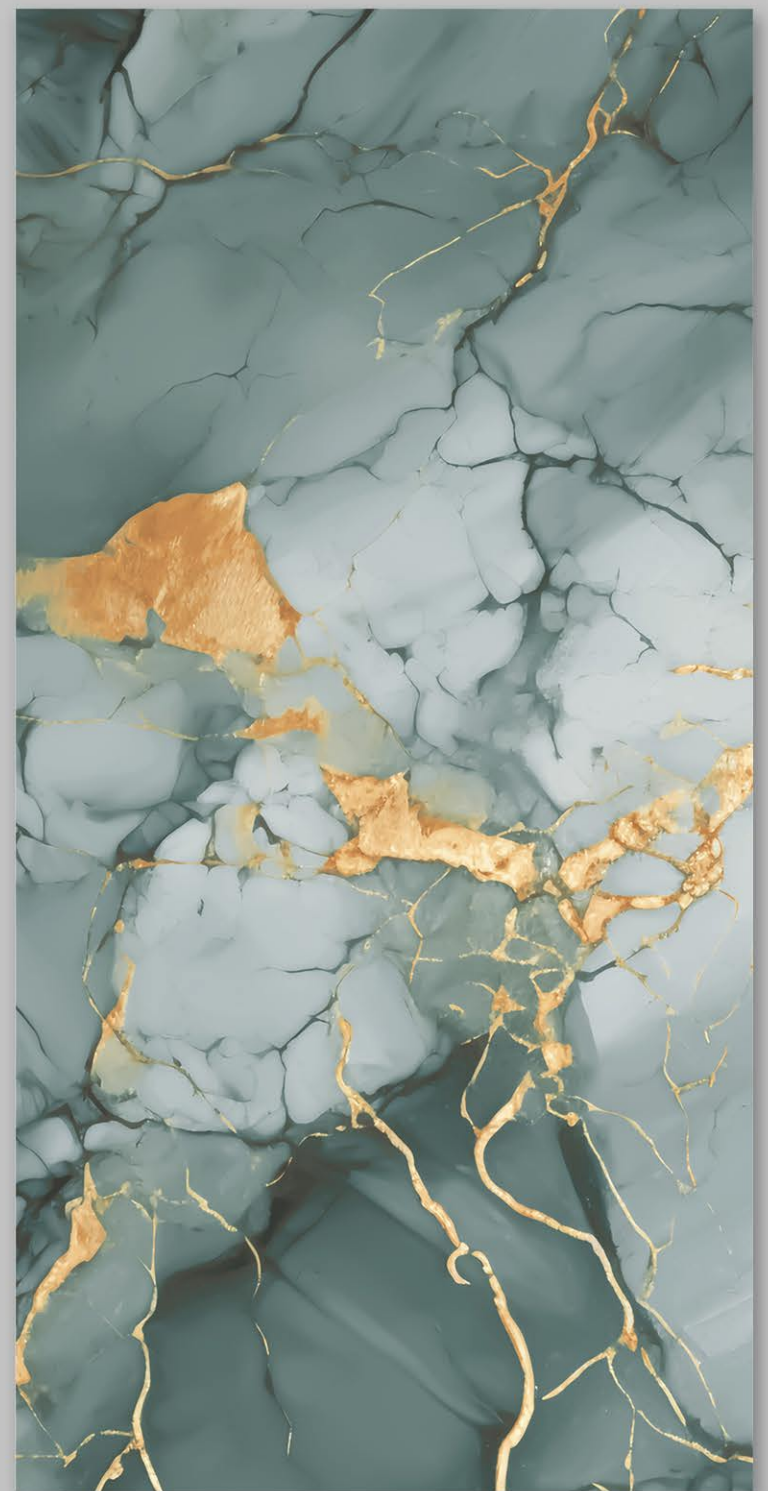

▪ GRANITO ▪

STUNNING CHOCO

RAINBOW | 600x1200mm

STUNNING PURPLE

RAINBOW | 600x1200mm

SINOX[®]

▪ GRANITO ▪

SWEET GEMS GOLD

RAINBOW | 600x1200mm

SWIRL PINK

RAINBOW | 600x1200mm

TOKYO AQUA

RAINBOW | 600x1200mm

SINOX[®]

▪ GRANITO ▪

VEINED GOLD