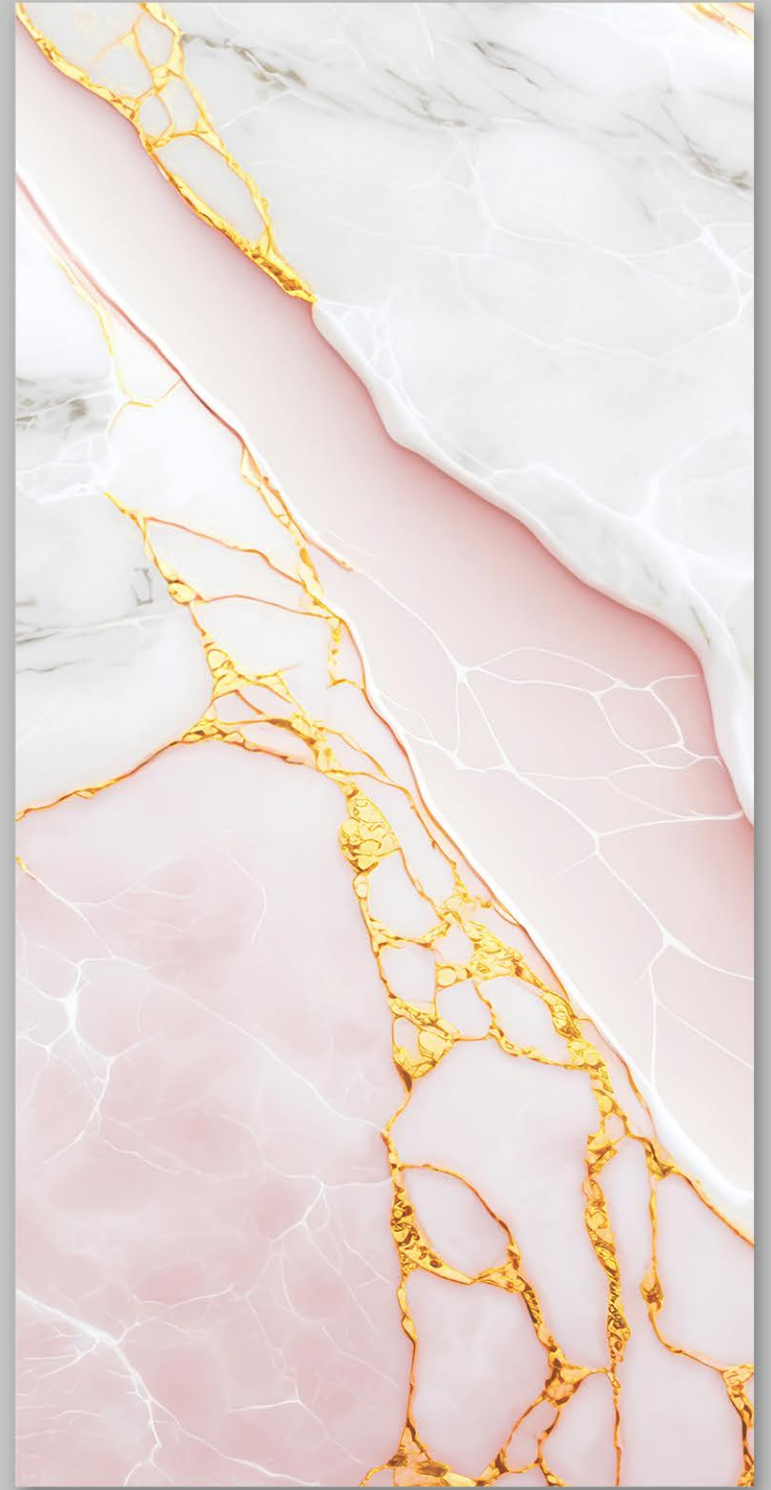

▪ GRANITO ▪

GOLDEN GALAXY

RAINBOW | 600x1200mm

SINOX[®]

▪ GRANITO ▪

GRADIENT PINK

RAINBOW | 600x1200mm

SINOX[®]