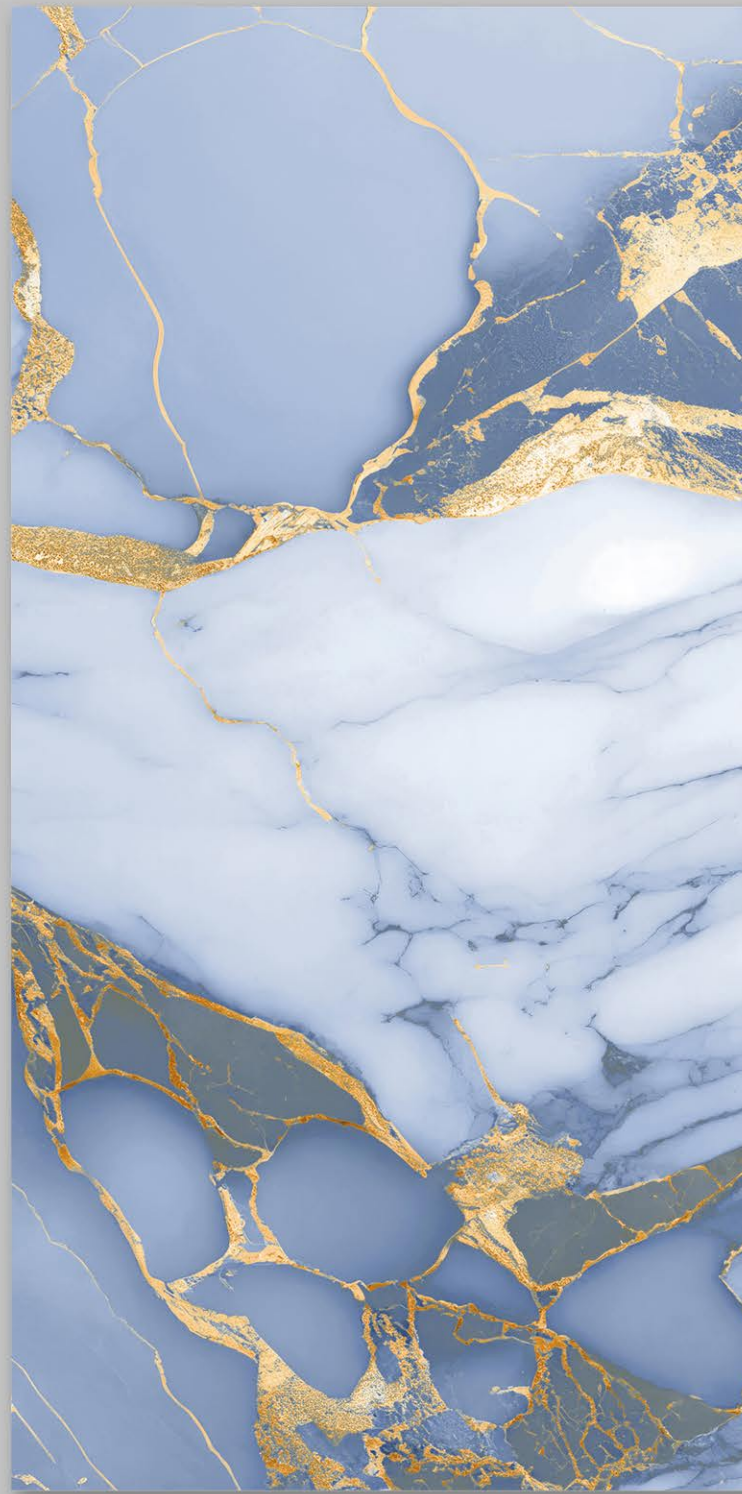

▪ GRANITO ▪

LUX GOLD

RAINBOW | 600x1200mm

SINOX[®]

▪ GRANITO ▪

LUXURIOUS BLUE

RAINBOW | 600x1200mm

SINOX[®]

▪ GRANITO ▪

LUXURIOUS GREY

RAINBOW | 600x1200mm

MARMOR DARK

RAINBOW | 600x1200mm

MARMOR LIGHT

RAINBOW | 600x1200mm

MORGAN DARK GREY