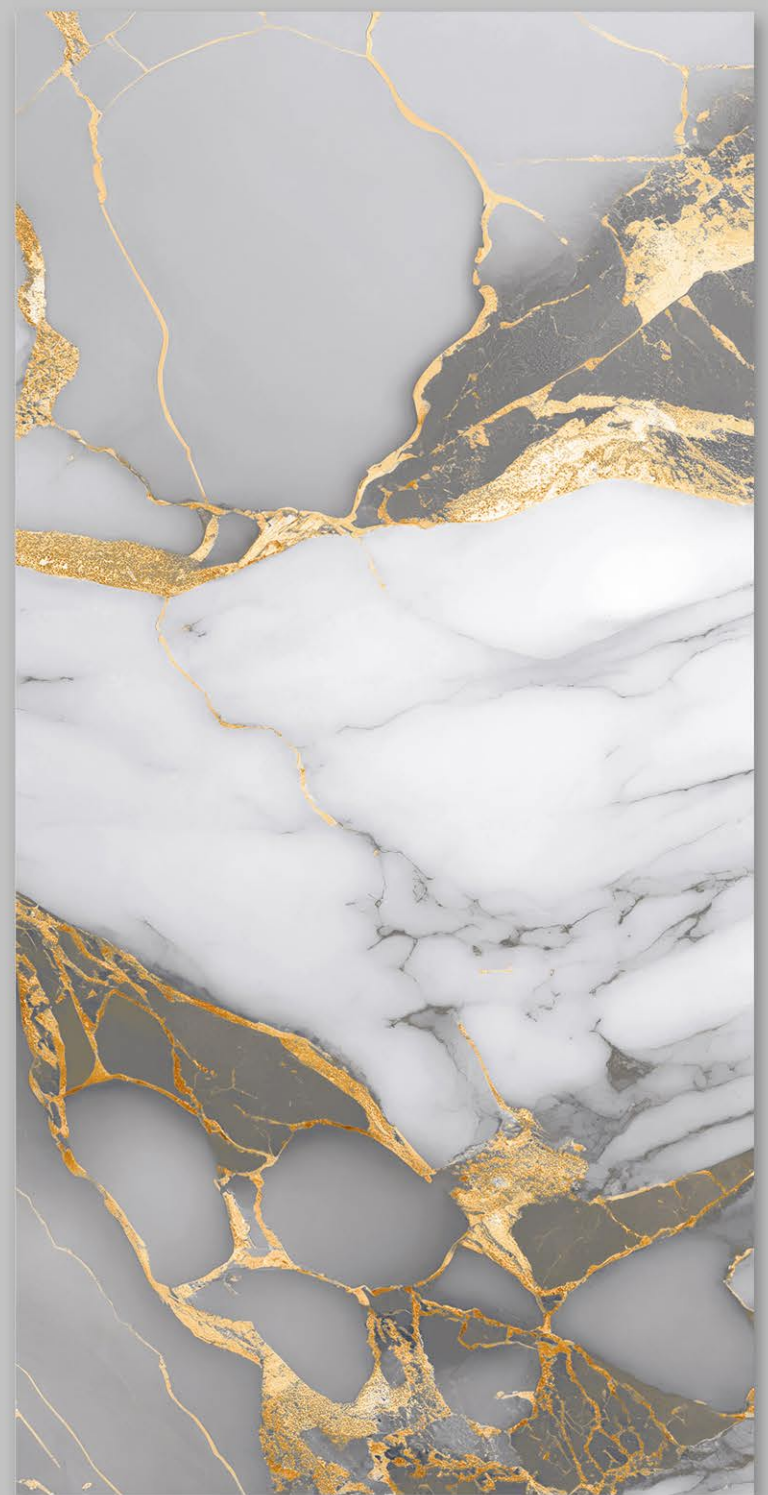

SINOX®

▪ GRANITO ▪

LUXURIOUS GREY

RAINBOW | 600x1200mm