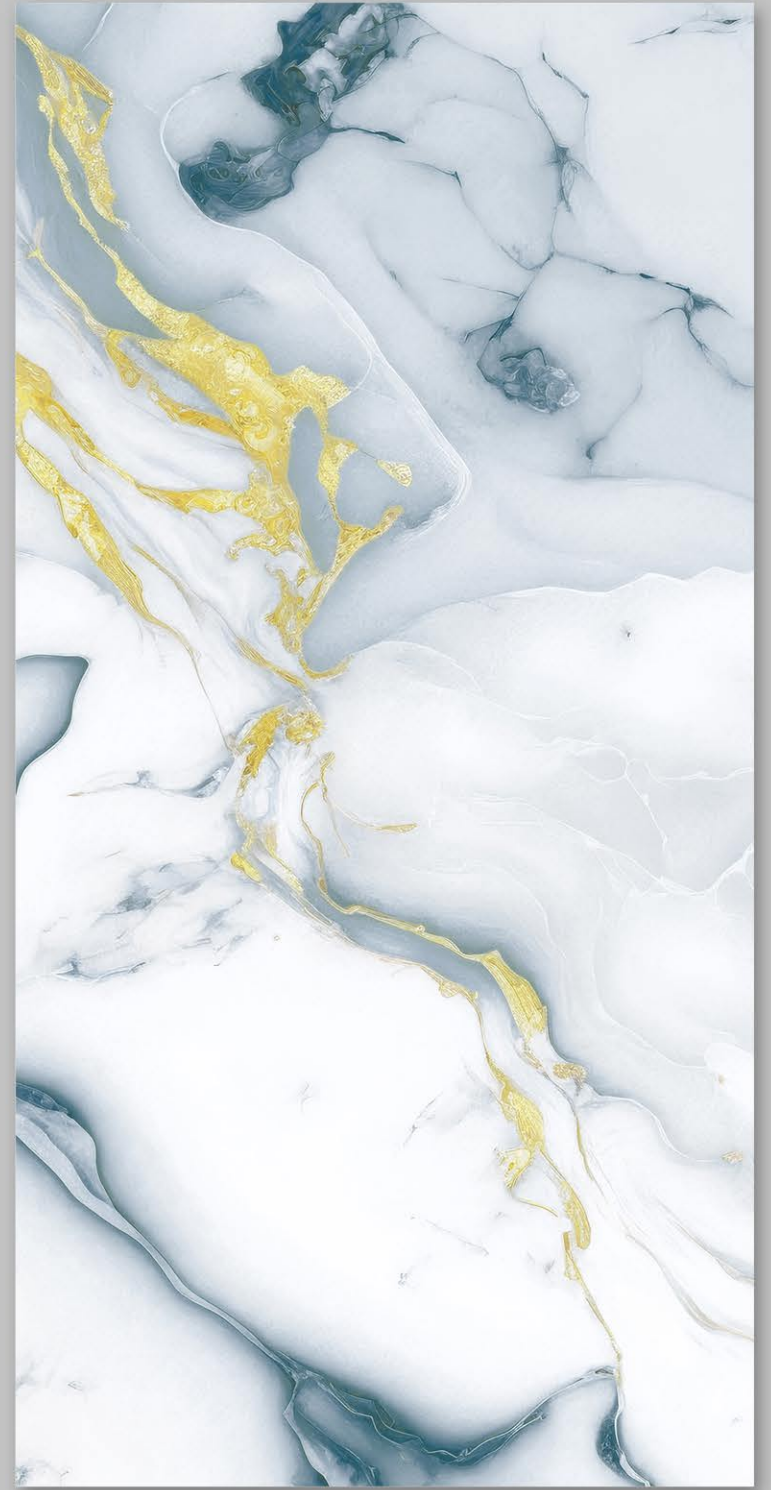

RAINBOW | 600x1200mm

SINOX[®]

· GRANITO ·

MOUNT AQUA

RAINBOW | 600x1200mm

MOUNT GREY

RAINBOW | 600x1200mm

MULTY ART