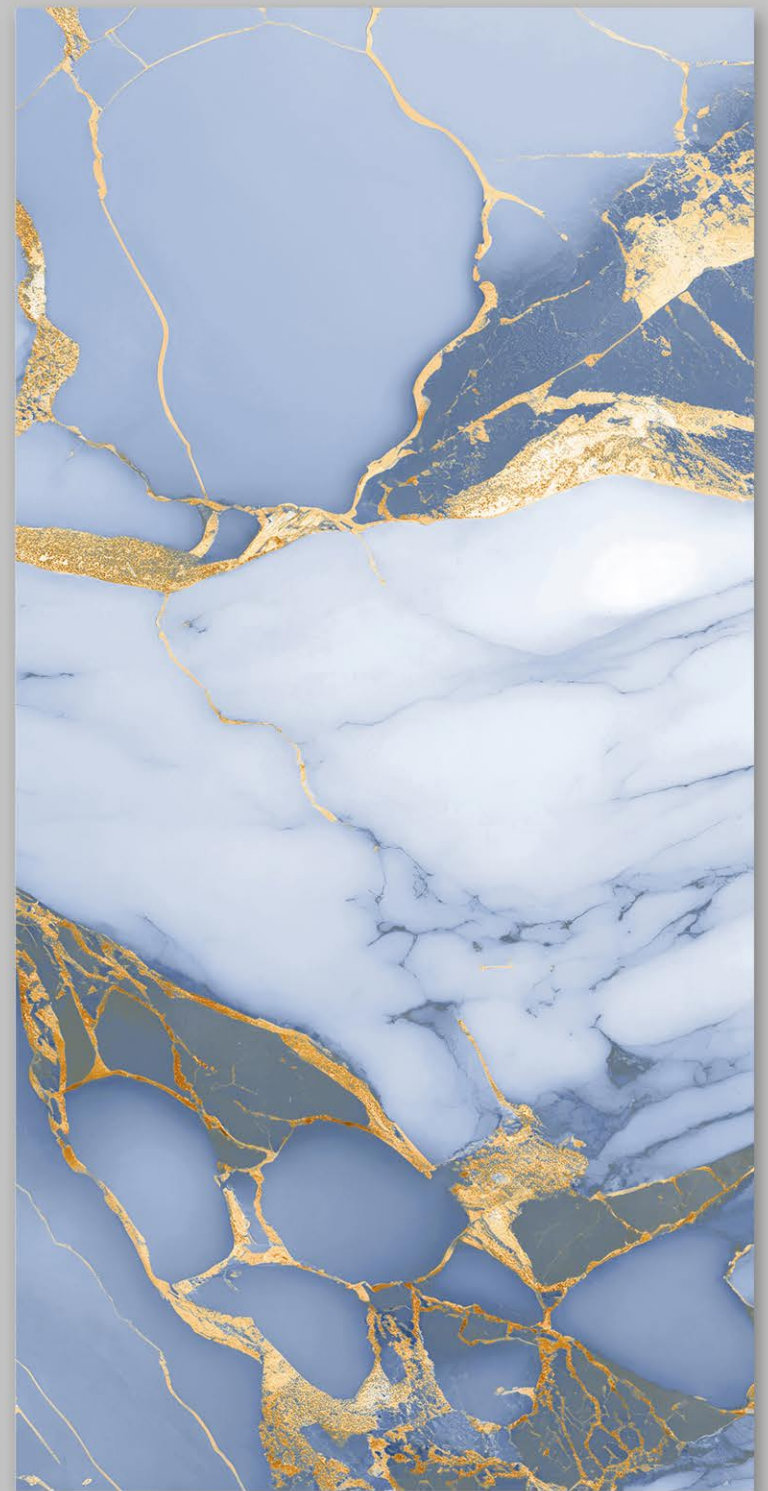

▪ GRANITO ▪

LUX GOLD

RAINBOW | 600x1200mm

SINOX[®]

▪ GRANITO ▪

LUXURIOUS BLUE

RAINBOW | 600x1200mm

SINOX[®]