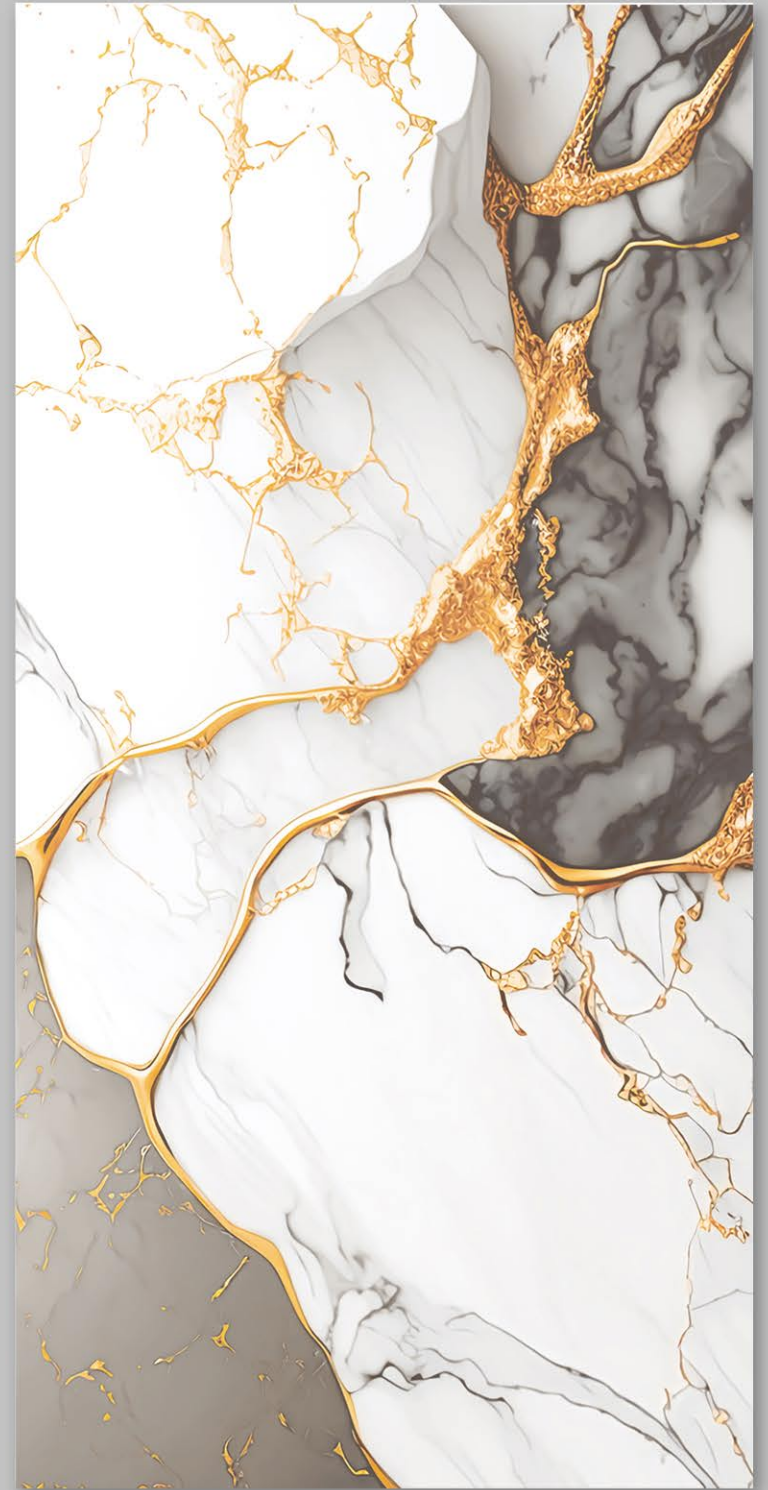

MORGAN DARK GREY

RAINBOW | 600x1200mm