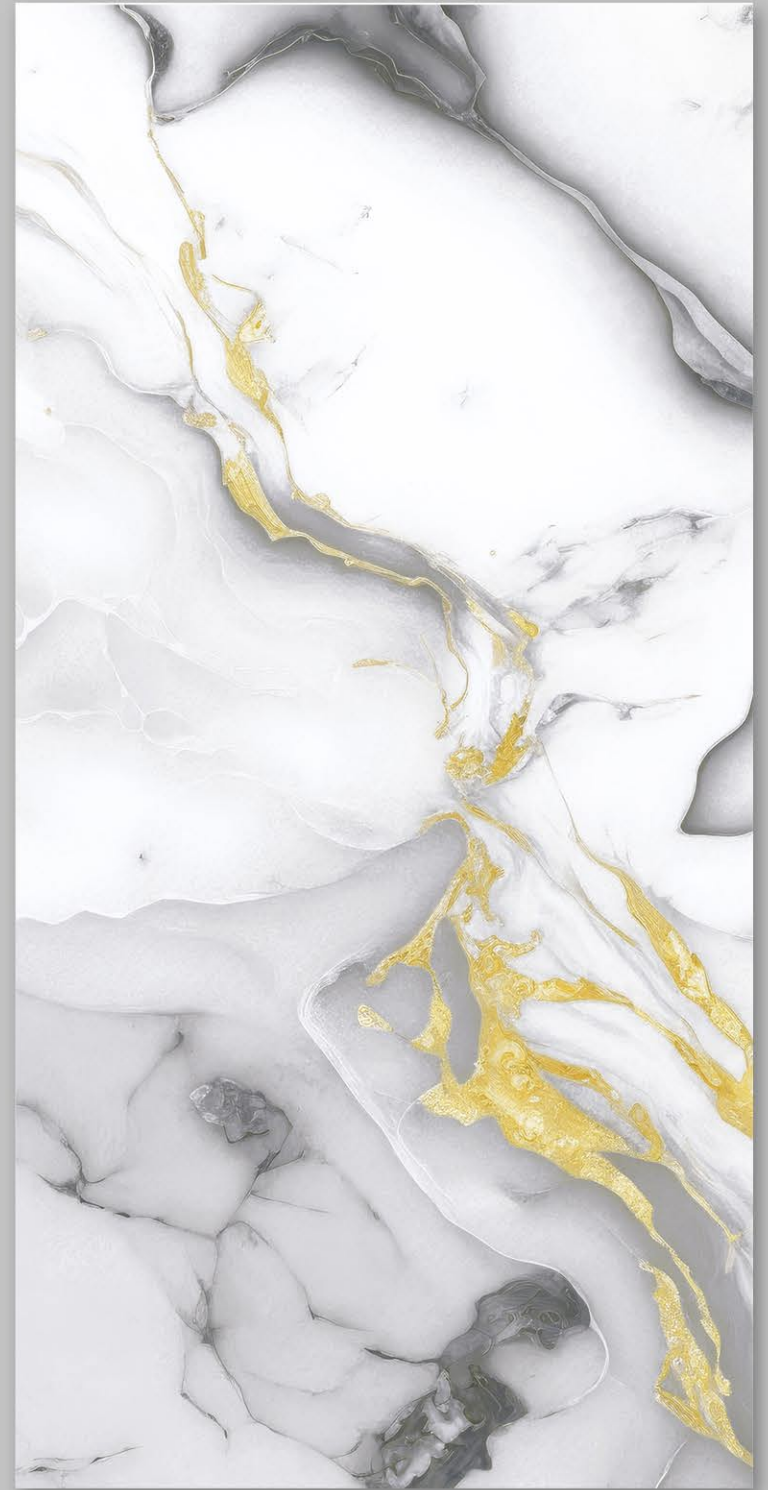

RAINBOW | 600x1200mm

SINOX[®]

· GRANITO ·

MOUNT AQUA

RAINBOW | 600x1200mm

MOUNT GREY

RAINBOW | 600x1200mm

MULTY ART